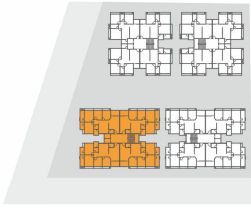

Plumbing

- One drainage and plumbing point per unit will be provided.

Typical floor layout

Tower - A 1st to 6th floor

Tower - A 7th floor

Tower - B
1st to 6th floor

Tower - B
7th floor

Tower - C
1st to 6th floor