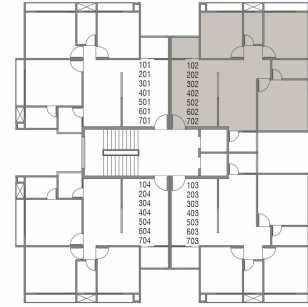

Plumbing

- One drainage and plumbing point per unit will be provided.

Typical floor layout

Tower - A 1st to 6th floor

Tower - A 7th floor

Tower - B
1st to 6th floor

Tower - B
7th floor

Tower - C
1st to 6th floor

Tower - D
1st to 7th floor

STRUCTURE

RCC Earthquake Resistant Frame Structure with AAC Masonary walls.

WINDOWS

Large format elegant Aluminum Windows.

DOORS

Elegant Entrance Door and laminate finished Internal doors.