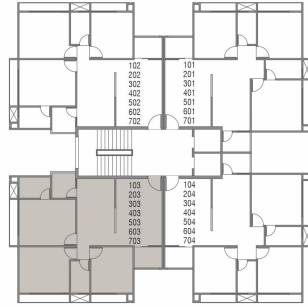

Plumbing

- One drainage and plumbing point per unit will be provided.

Typical floor layout

Tower - A 1st to 6th floor

Tower - A 7th floor

Tower - B
1st to 6th floor

Tower - B
7th floor

Tower - C
1st to 6th floor

Tower - D
1st to 7th floor

STRUCTURE

RCC Earthquake Resistant Frame Structure with AAC Masonary walls.

WINDOWS

Large format elegant Aluminum Windows.

DOORS

Elegant Entrance Door and laminate finished Internal doors.