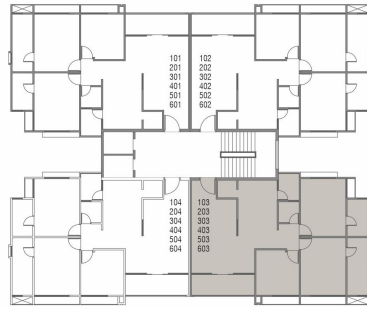

Plumbing

- One drainage and plumbing point per unit will be provided.

Typical floor layout

Tower - A 1st to 6th floor

Tower - A 7th floor

Tower - B
1st to 6th floor

Tower - B
7th floor

Tower - C
1st to 6th floor