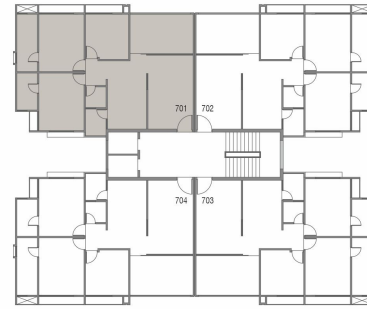

Plumbing

- One drainage and plumbing point per unit will be provided.

Typical floor layout

Tower - A 1st to 6th floor

Tower - A 7th floor

Tower - B
1st to 6th floor

Tower - B
7th floor

Tower - C
1st to 6th floor

Tower - D
1st to 7th floor

STRUCTURE

RCC Earthquake Resistant Frame Structure with AAC Masonary walls.

WINDOWS

Large format elegant Aluminum Windows.

DOORS

Elegant Entrance Door and laminate finished Internal doors.