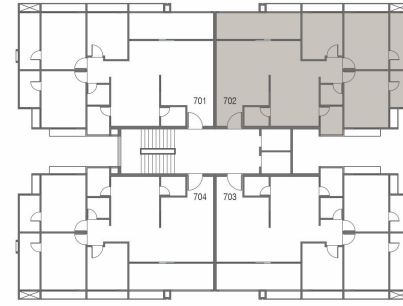

Plumbing

- One drainage and plumbing point per unit will be provided.

Typical floor layout

Tower - A 1st to 6th floor

Tower - A 7th floor

Tower - B
1st to 6th floor

Tower - B
7th floor

Tower - C
1st to 6th floor

Tower - D
1st to 7th floor

STRUCTURE

RCC Earthquake Resistant Frame Structure with AAC Masonary walls.

WINDOWS

Large format elegant Aluminum Windows.

DOORS

Elegant Entrance Door and laminate finished Internal doors.