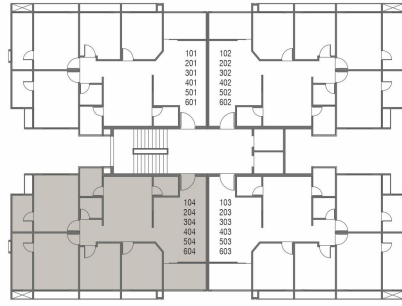

Plumbing

- One drainage and plumbing point per unit will be provided.

Typical floor layout

Tower - A 1st to 6th floor

Tower - A 7th floor

Tower - B
1st to 6th floor

Tower - B
7th floor

Tower - C
1st to 6th floor